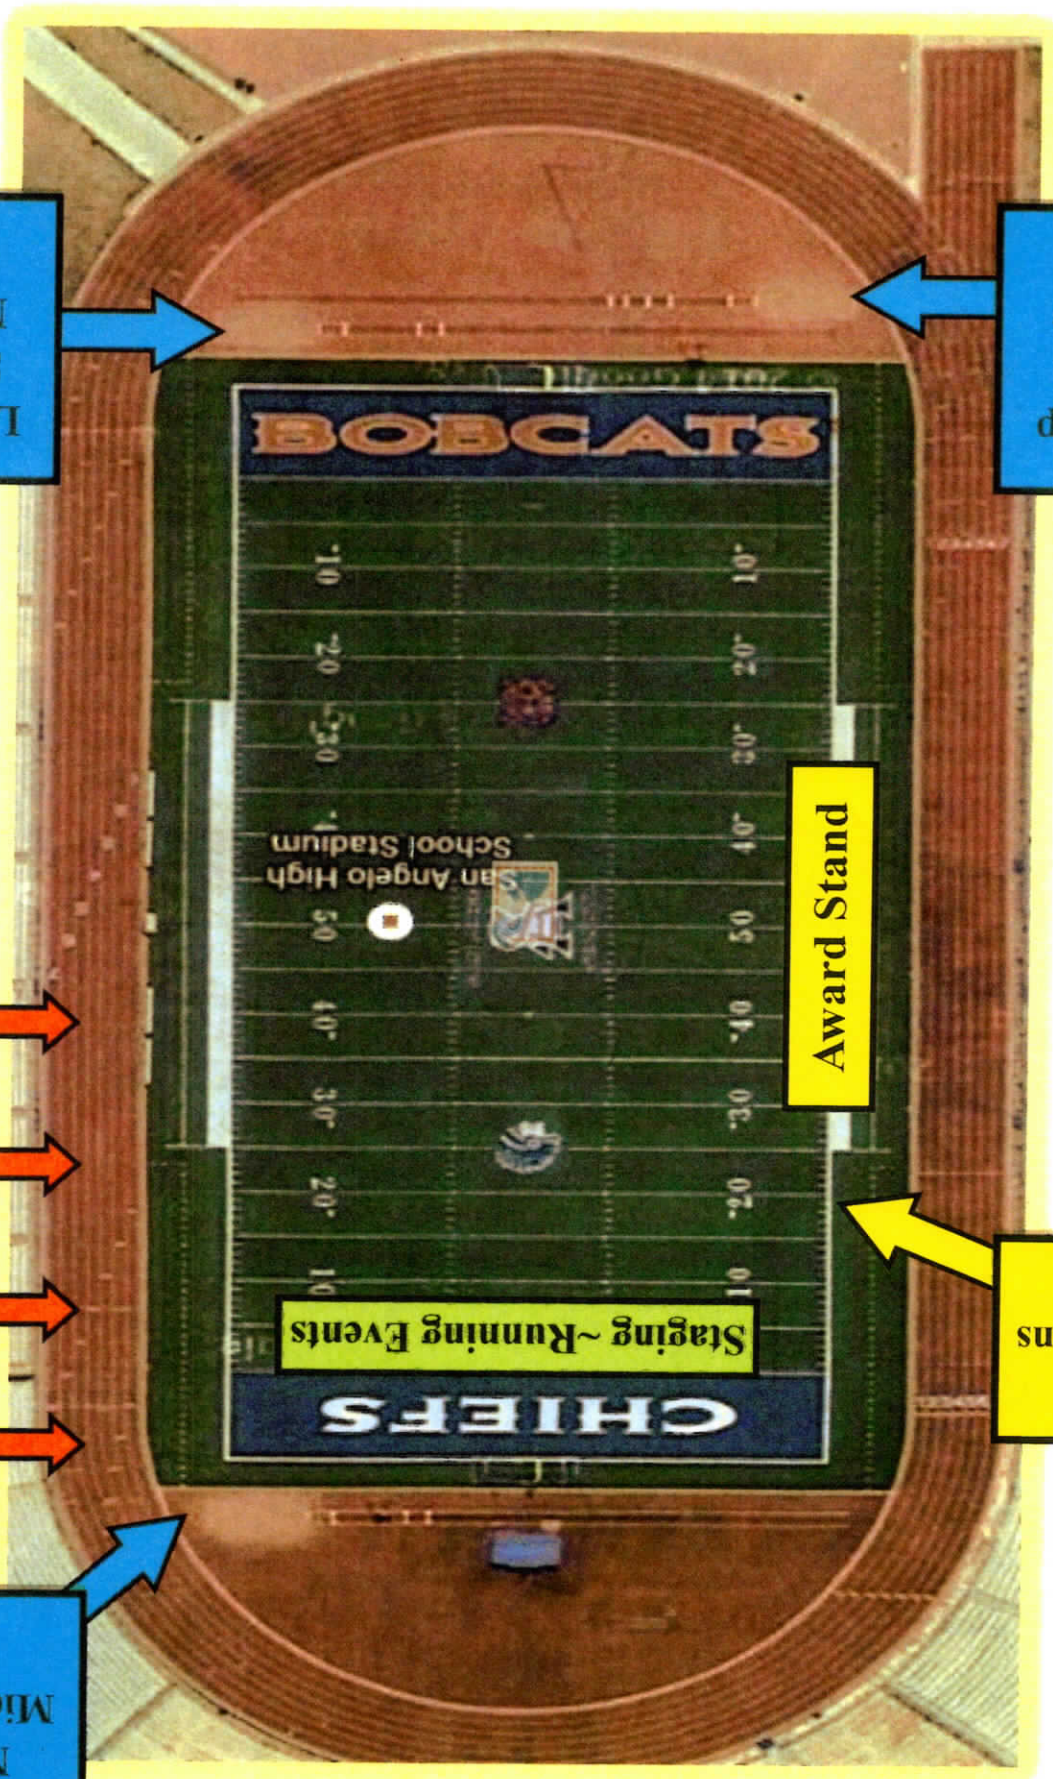

Long Jump
South Pit
Northside
Group 1

Long Jump
South Pit
Southside
Group 2

Bar 1
Bar 2
Bar 3
Bar 4

Long Jump
North Pit
Middle School

Award Stand

Field
Operations
Table

Staging ~ Running Events

San Angelo High
School Stadium

Cornerstone Christian
Potter's Hand Charter school

Angelo Catholic

SA Christian Academy

[Redacted]

Verbest

Trinity Lutheran

Water Valley

Mc Gill

Bradford

Glenmore

Belaire

Reagan

Crockett

Bohannan

Austin

Lamar
Grape Creek
Wall
TLCA
Bowie
Goliad
Santa Rita